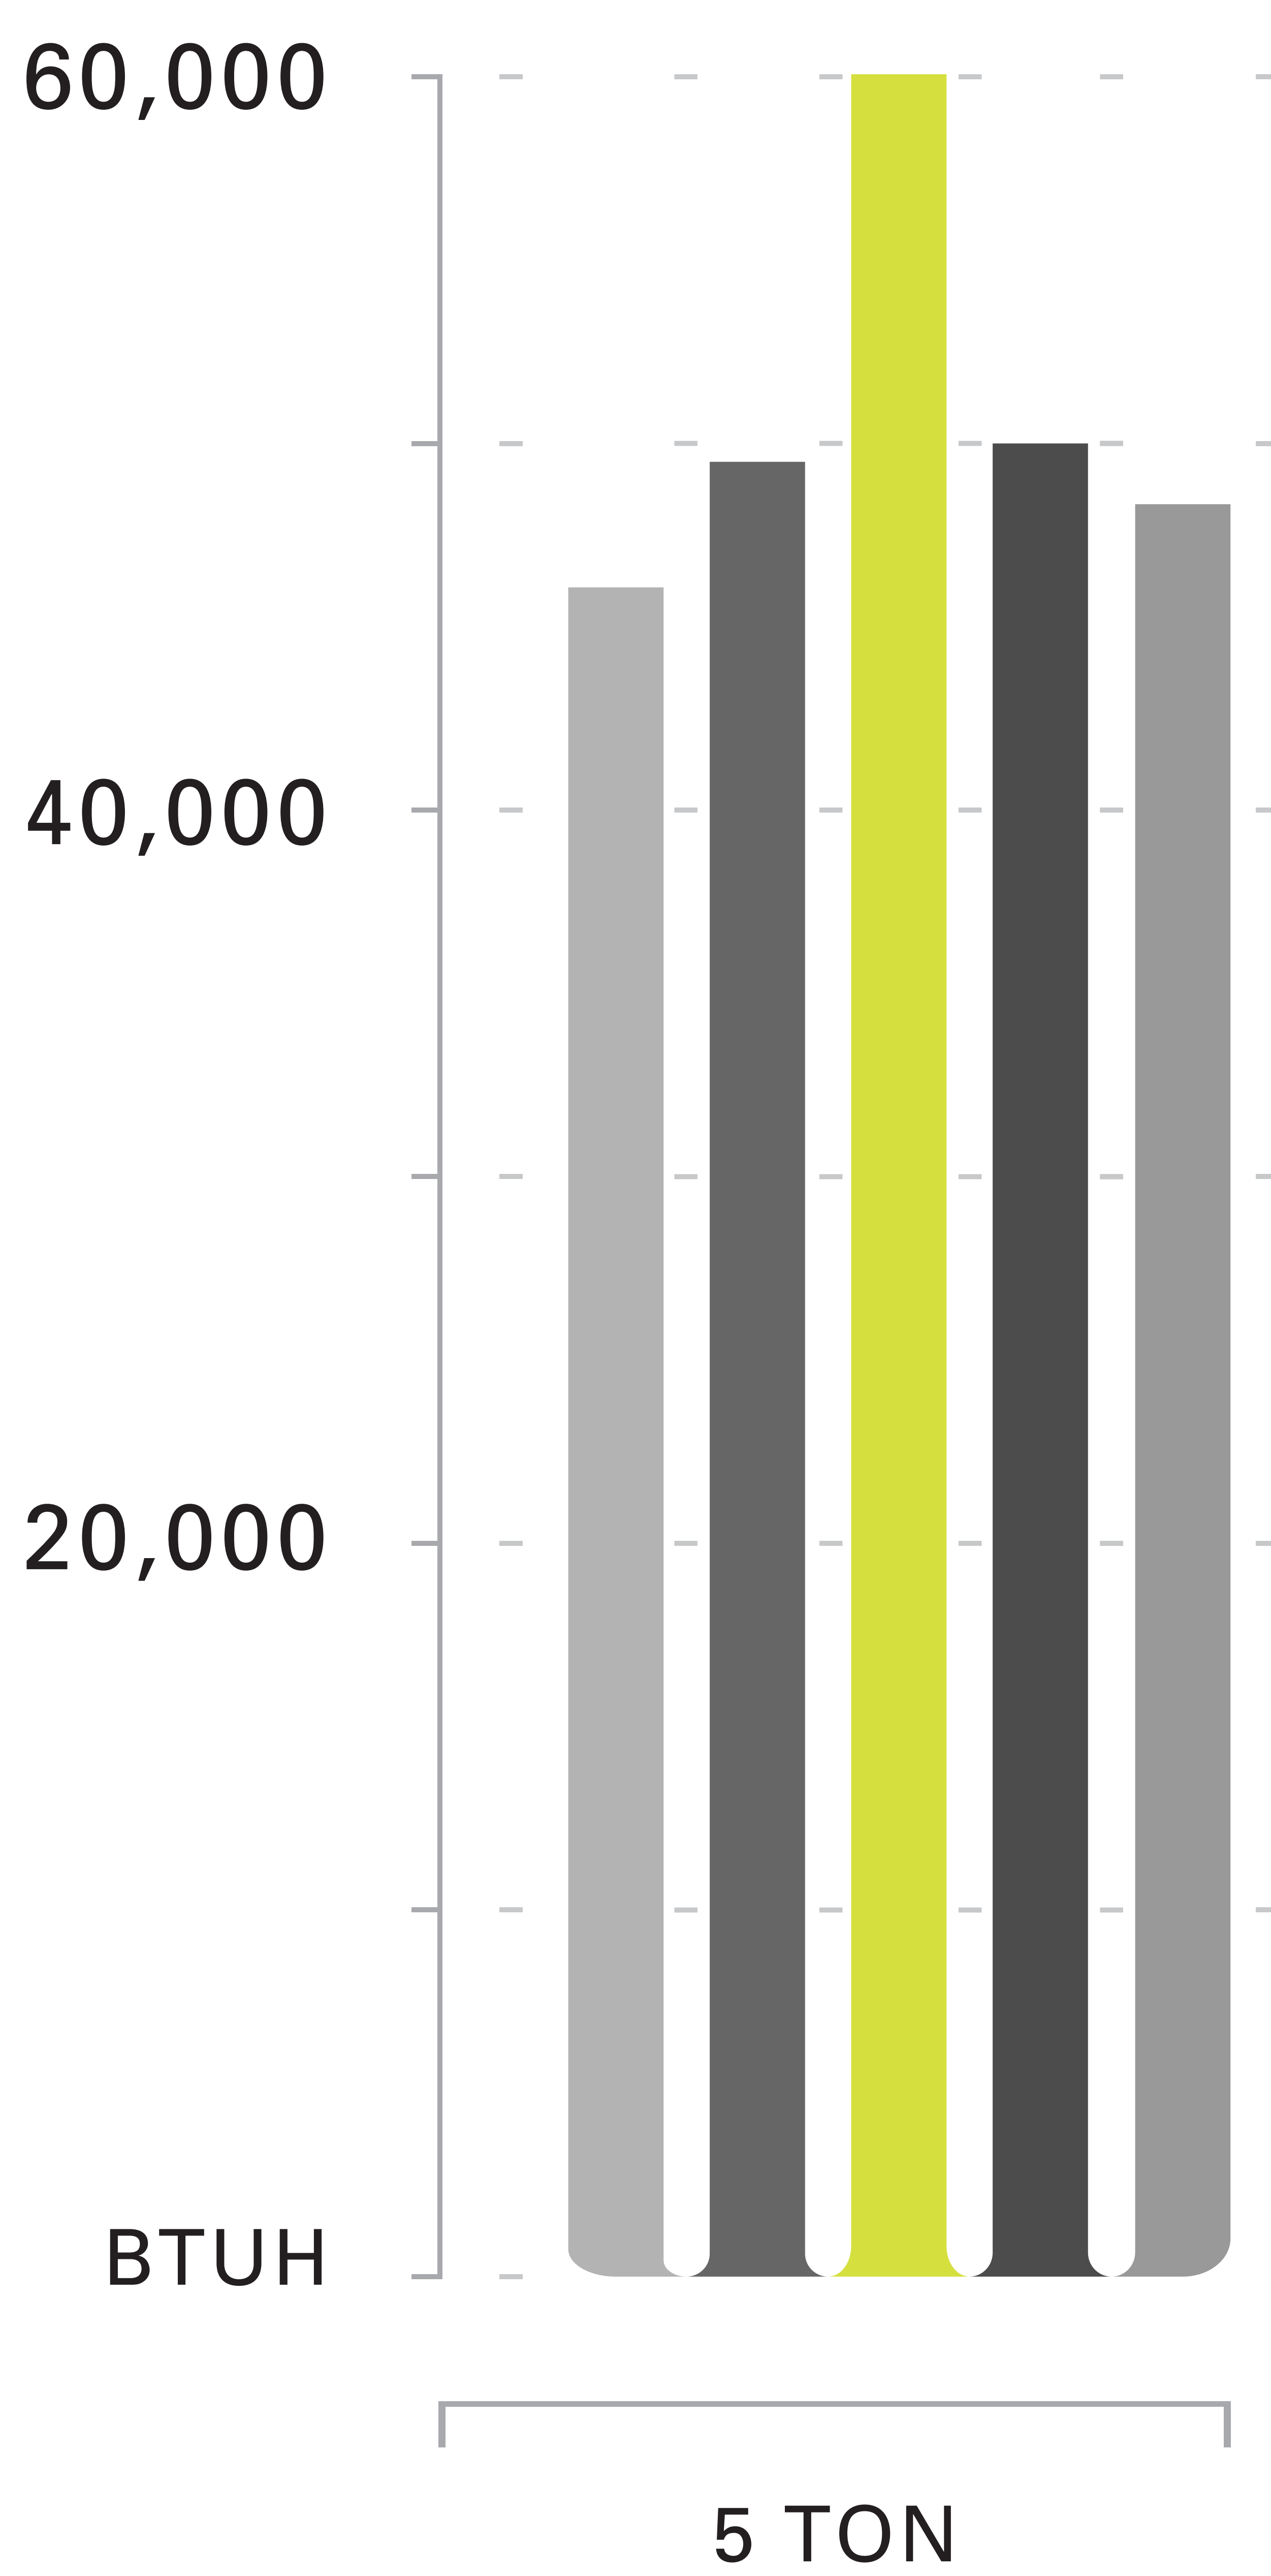

EARTH LINKED
TECHNOLOGIES

STOP UNDERPERFORMING

AHRI TEST CONDITIONS OF HEATING CAPACITY

● **EarthLinked**

● GeoComfort® ● Bosch® ● ClimateMaster® ● WaterFurnace®

START

SELLING 100% HEATING CAPACITY

EarthLinked.com